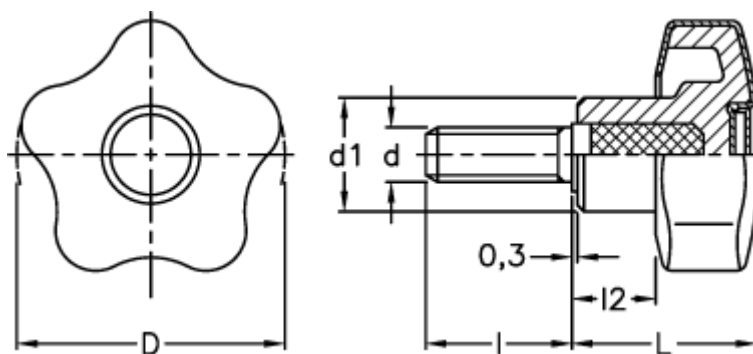

Article number: 23021699059

Description: E+G Lobe knobs

VCT.43 p-M6x30 SOFT C9 RAL9005 - black cap

Measures

D	= 43
d1	= 17.0
d 6g	= M6
l	= 30
L	= 17.0
l2	= 11.0